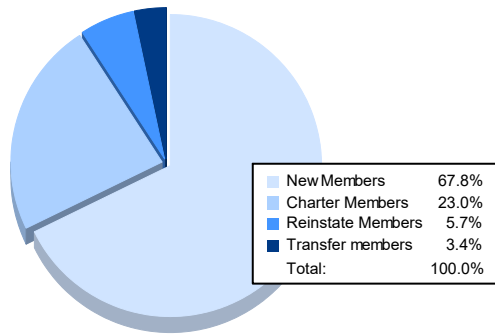

Year	New Clubs	Dropped Clubs	Gain/ Loss Clubs	New Members	Charter Members	Reinstate Members	Transfer Members	Total Member Added	Total Members Dropped	Gain/ Loss Members
2016-2017	0	0	0	147	0	22	8	177	195	-18
2017-2018	1	1	0	151	32	2	11	196	203	-7
2018-2019	0	5	-5	81	1	4	7	93	216	-123
2019-2020	0	1	-1	80	1	16	6	103	115	-12
2020-2021	1	3	-2	59	20	5	3	87	104	-17
<b>Average</b>	<b>0</b>	<b>2</b>	<b>-2</b>	<b>104</b>	<b>11</b>	<b>10</b>	<b>7</b>	<b>131</b>	<b>167</b>	<b>-35</b>

### Membership Composition June 2021 Cumulative